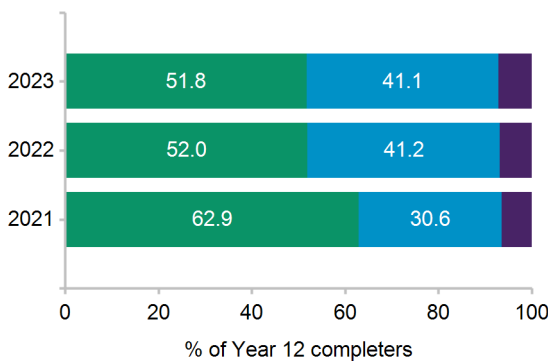

Engagement over time